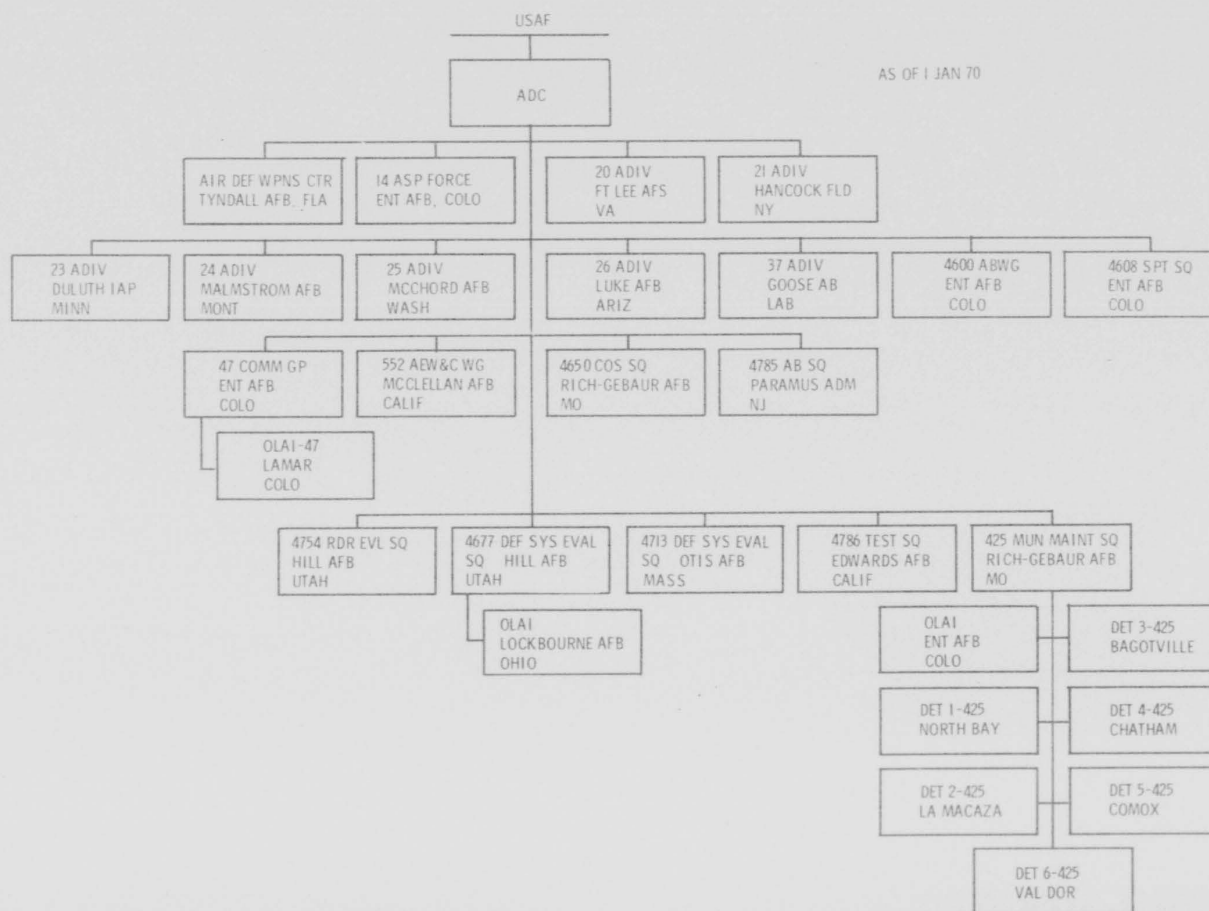

THIS PAGE IS UNCLASSIFIED

THIS PAGE IS UNCLASSIFIED

THIS PAGE IS UNCLASSIFIED

THIS PAGE IS UNCLASSIFIED