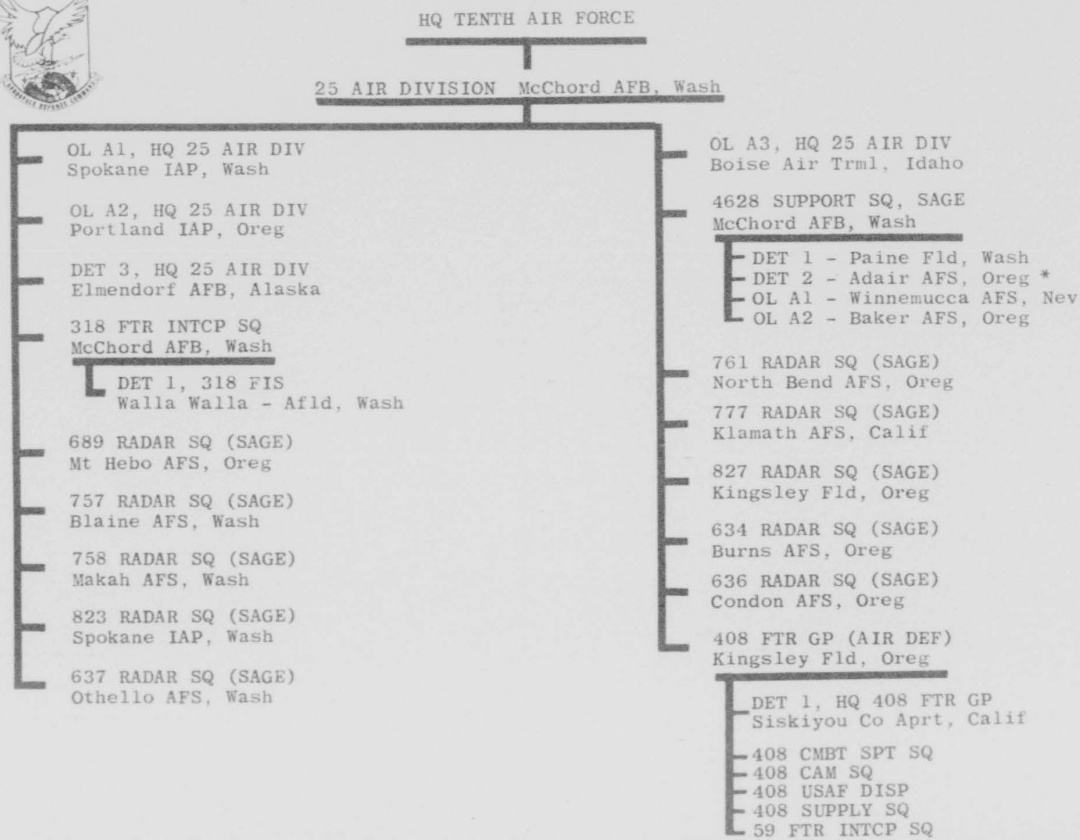

THIS PAGE IS UNCLASSIFIED

THIS PAGE IS UNCLASSIFIED

THIS PAGE IS UNCLASSIFIED

THIS PAGE IS UNCLASSIFIED

* Eff 1 Oct 69

0408