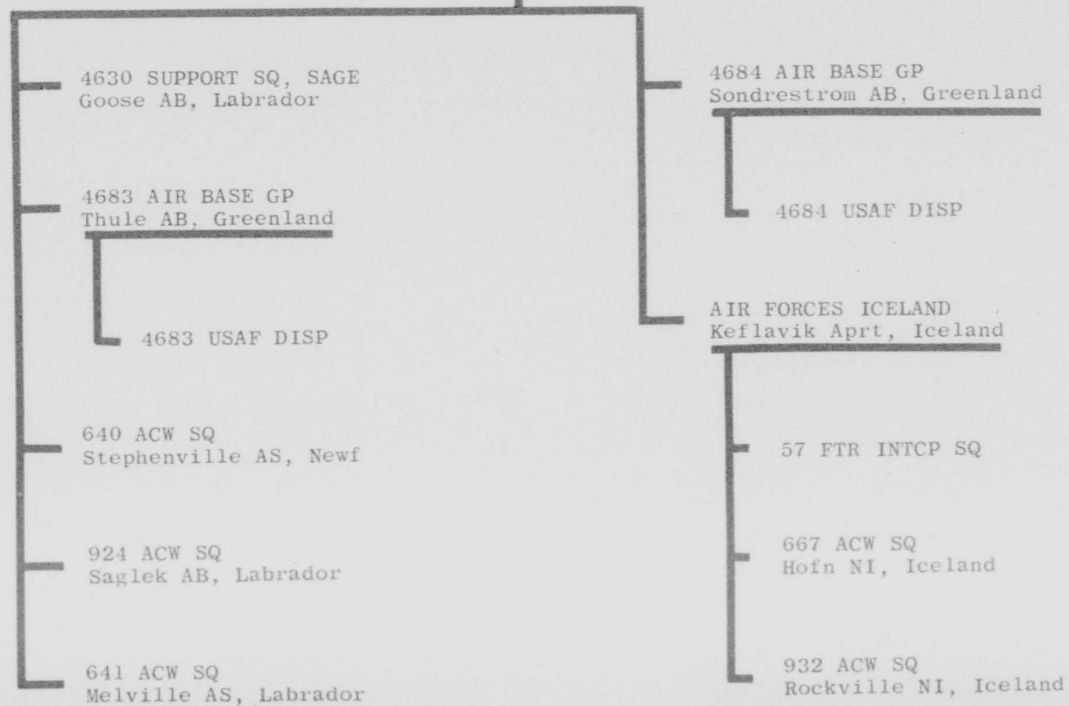

THIS PAGE IS UNCLASSIFIED

HQ FIRST AIR FORCE

37 AIR DIVISION - GOOSE AB, LABRADOR

0406

THIS PAGE IS UNCLASSIFIED

THIS PAGE IS UNCLASSIFIED

THIS PAGE IS UNCLASSIFIED

THIS PAGE IS UNCLASSIFIED