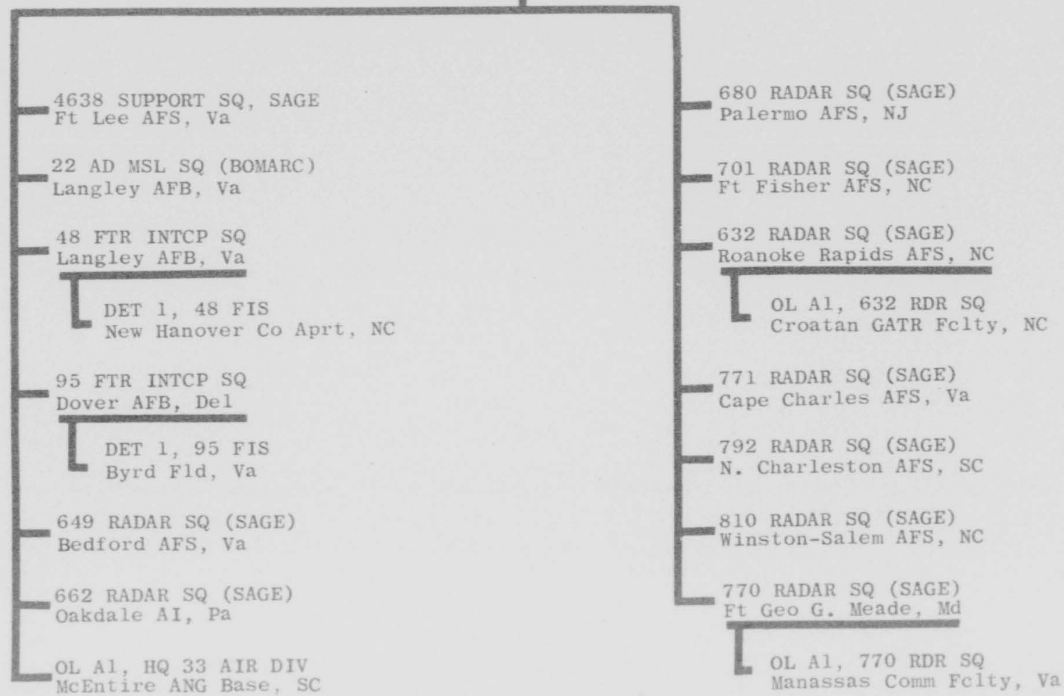

THIS PAGE IS UNCLASSIFIED

THIS PAGE IS UNCLASSIFIED

THIS PAGE IS UNCLASSIFIED

THIS PAGE IS UNCLASSIFIED

HQ FIRST AIR FORCE

33 AIR DIVISION - FT LEE AFS, VIRGINIA

0403