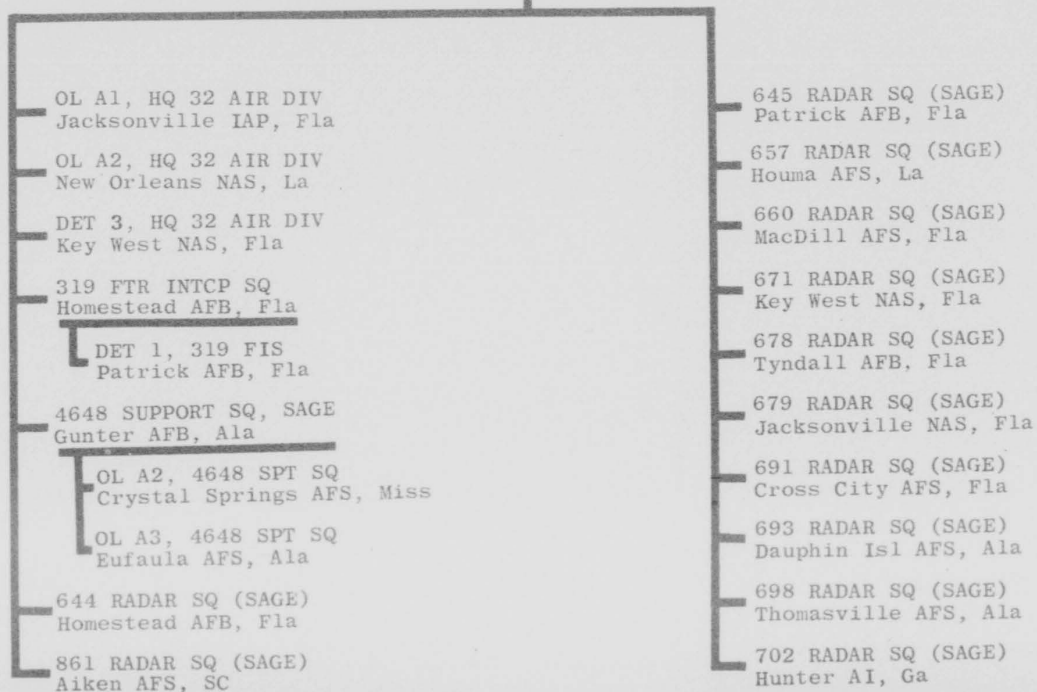

* Eff 1 Oct 1969

0401

THIS PAGE IS UNCLASSIFIED

THIS PAGE IS UNCLASSIFIED

THIS PAGE IS UNCLASSIFIED

THIS PAGE IS UNCLASSIFIED

HQ FIRST AIR FORCE

32 AIR DIVISION - GUNTER AFB, ALABAMA