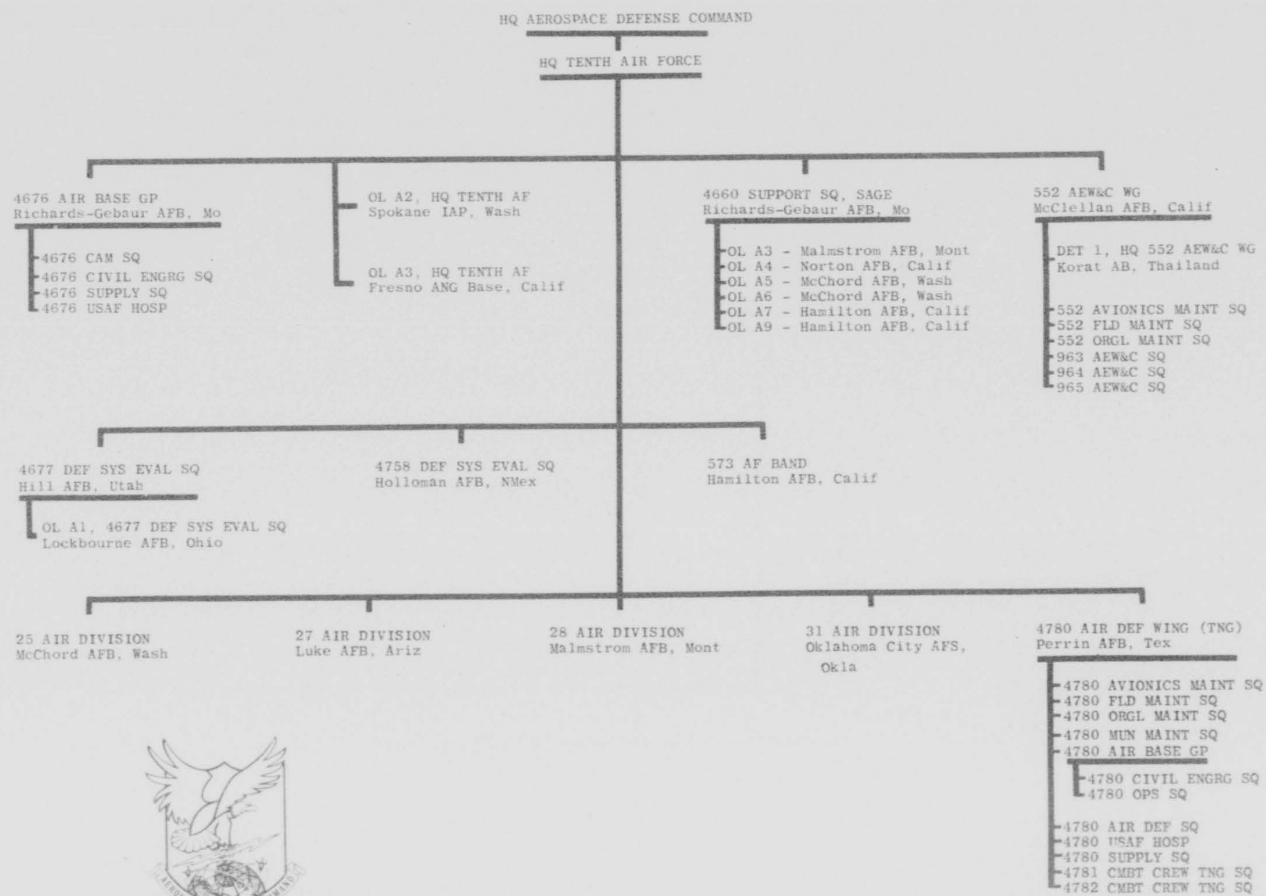

THIS PAGE IS UNCLASSIFIED

HQ FIRST AIR FORCE

37 AIR DIVISION - GOOSE AB, LABRADOR

0406

THIS PAGE IS UNCLASSIFIED

THIS PAGE IS UNCLASSIFIED

THIS PAGE IS UNCLASSIFIED

THIS PAGE IS UNCLASSIFIED