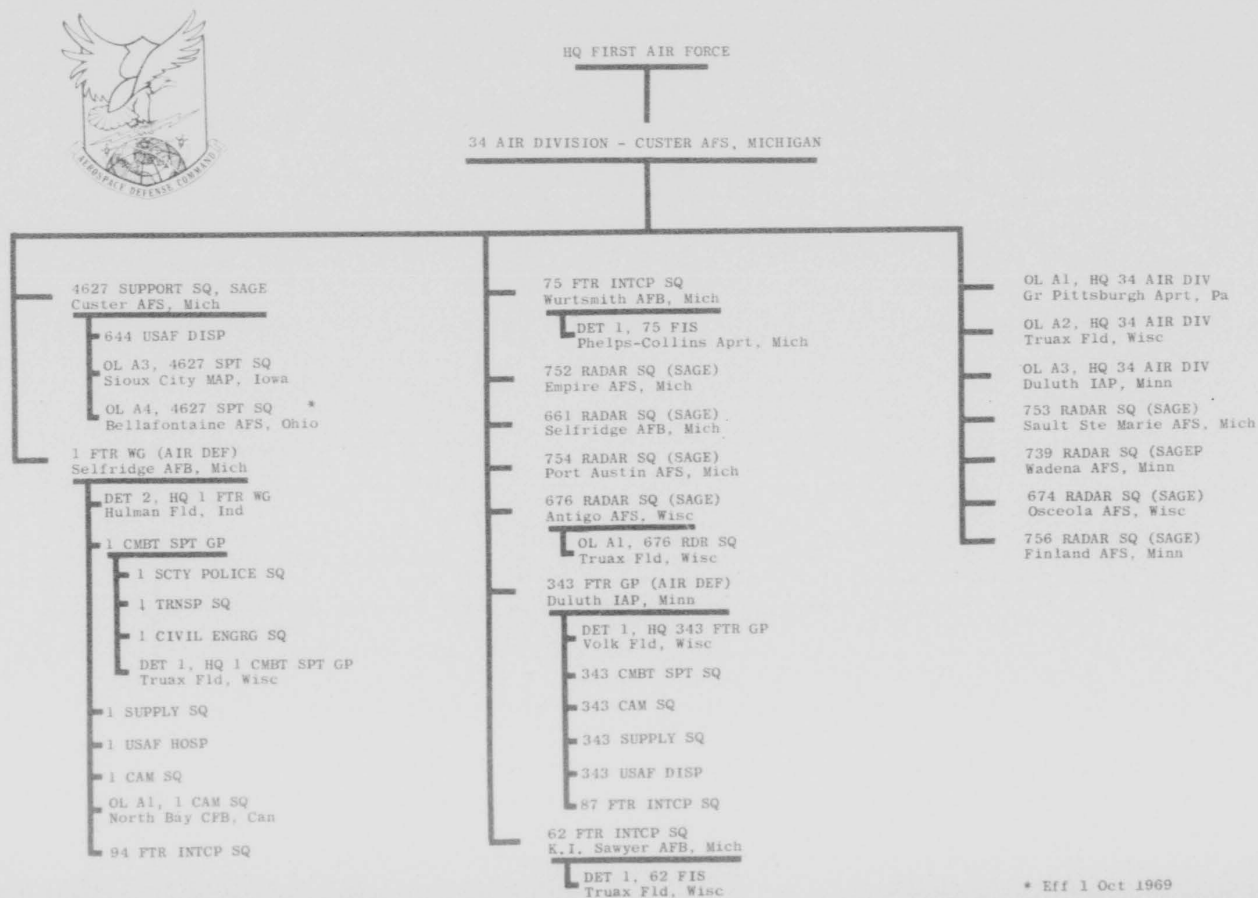

THIS PAGE IS UNCLASSIFIED

THIS PAGE IS UNCLASSIFIED

THIS PAGE IS UNCLASSIFIED

THIS PAGE IS UNCLASSIFIED

0404