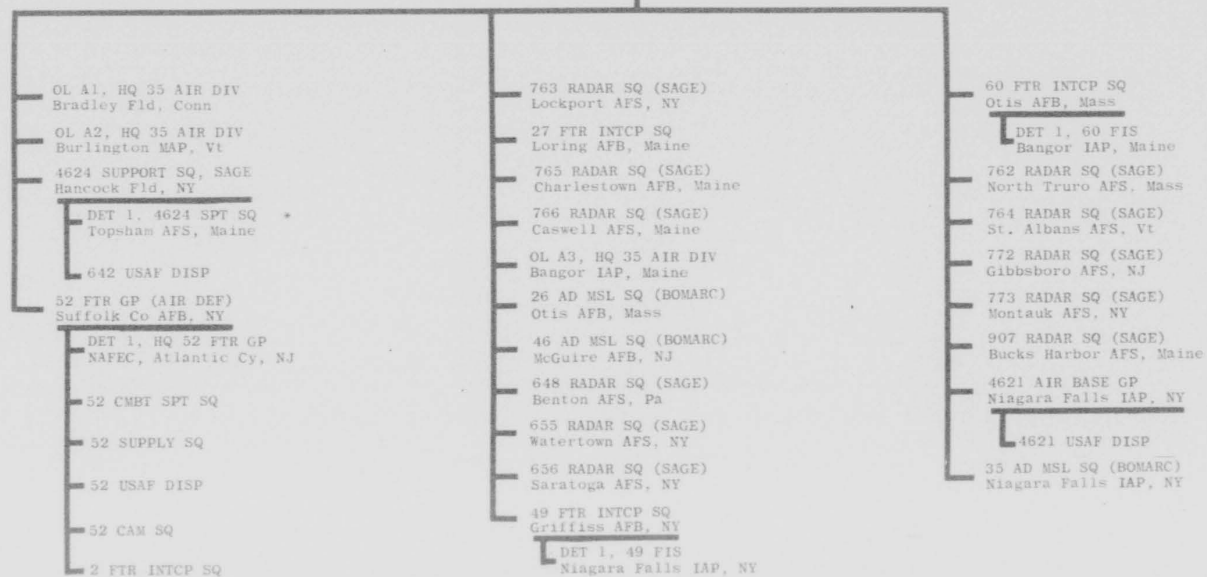

THIS PAGE IS UNCLASSIFIED

THIS PAGE IS UNCLASSIFIED

THIS PAGE IS UNCLASSIFIED

THIS PAGE IS UNCLASSIFIED

HQ FIRST AIR FORCE

35 AIR DIVISION - HANCOCK FLD, NEW YORK

* Eff 1 Oct 1969

0405