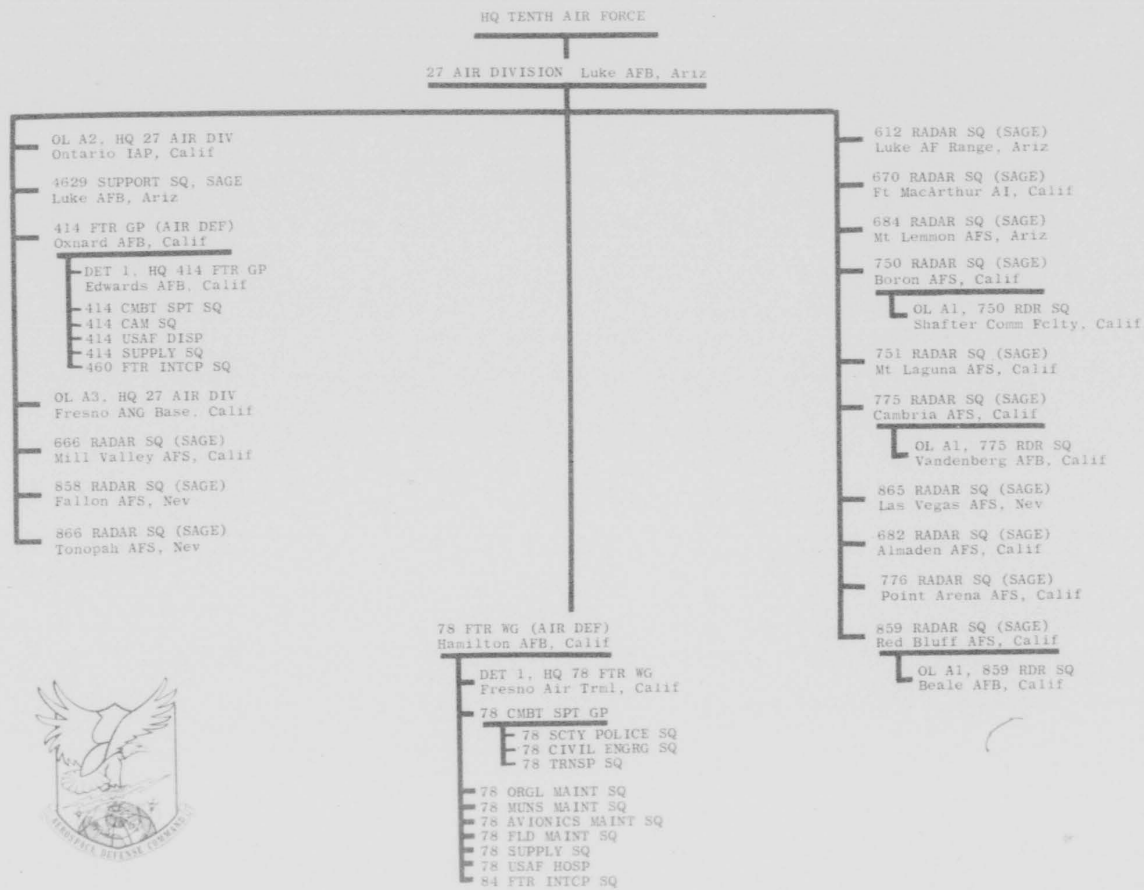

THIS PAGE IS UNCLASSIFIED

THIS PAGE IS UNCLASSIFIED

THIS PAGE IS UNCLASSIFIED

THIS PAGE IS UNCLASSIFIED

0409