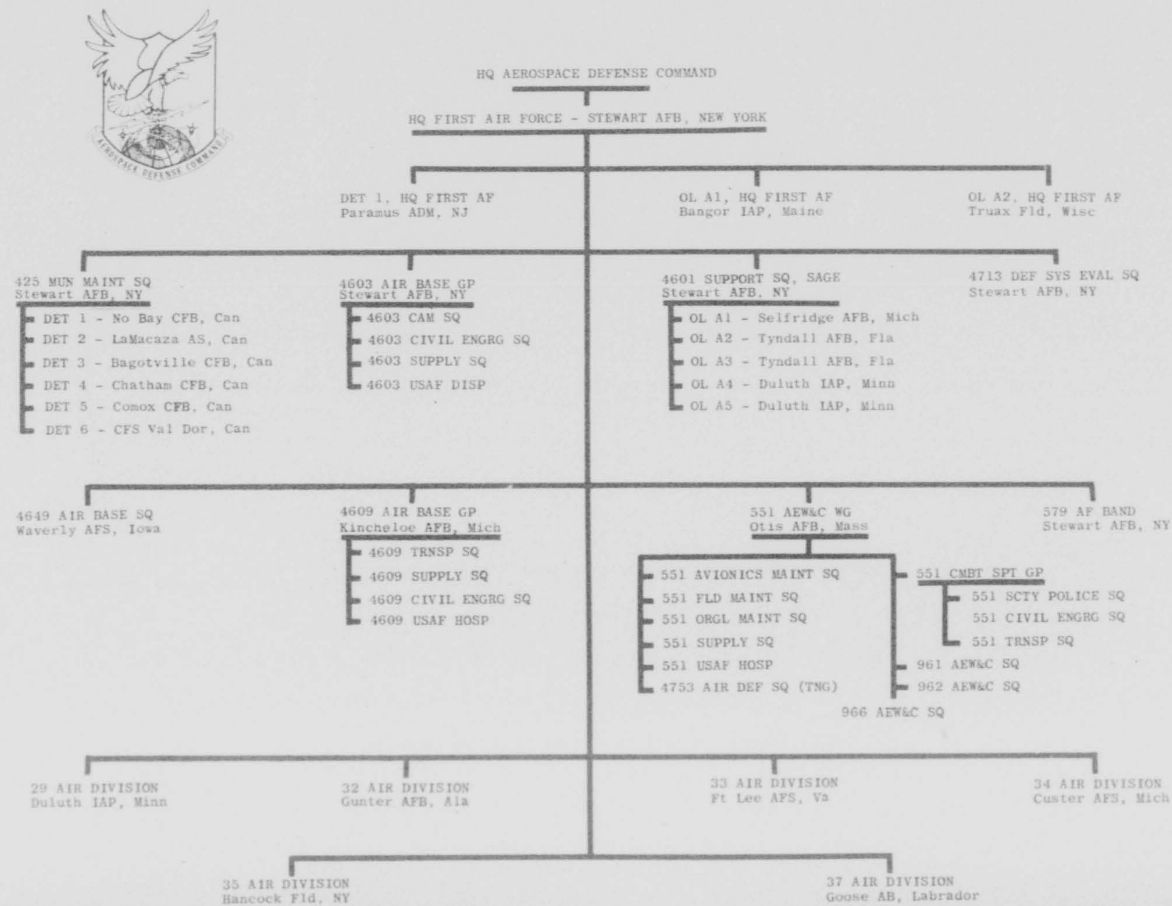

THIS PAGE IS UNCLASSIFIED

0400

THIS PAGE IS UNCLASSIFIED

THIS PAGE IS UNCLASSIFIED

THIS PAGE IS UNCLASSIFIED

THIS PAGE IS UNCLASSIFIED

HQ FIRST AIR FORCE

29 AIR DIVISION - DULUTH INTL APRT, MINNESOTA