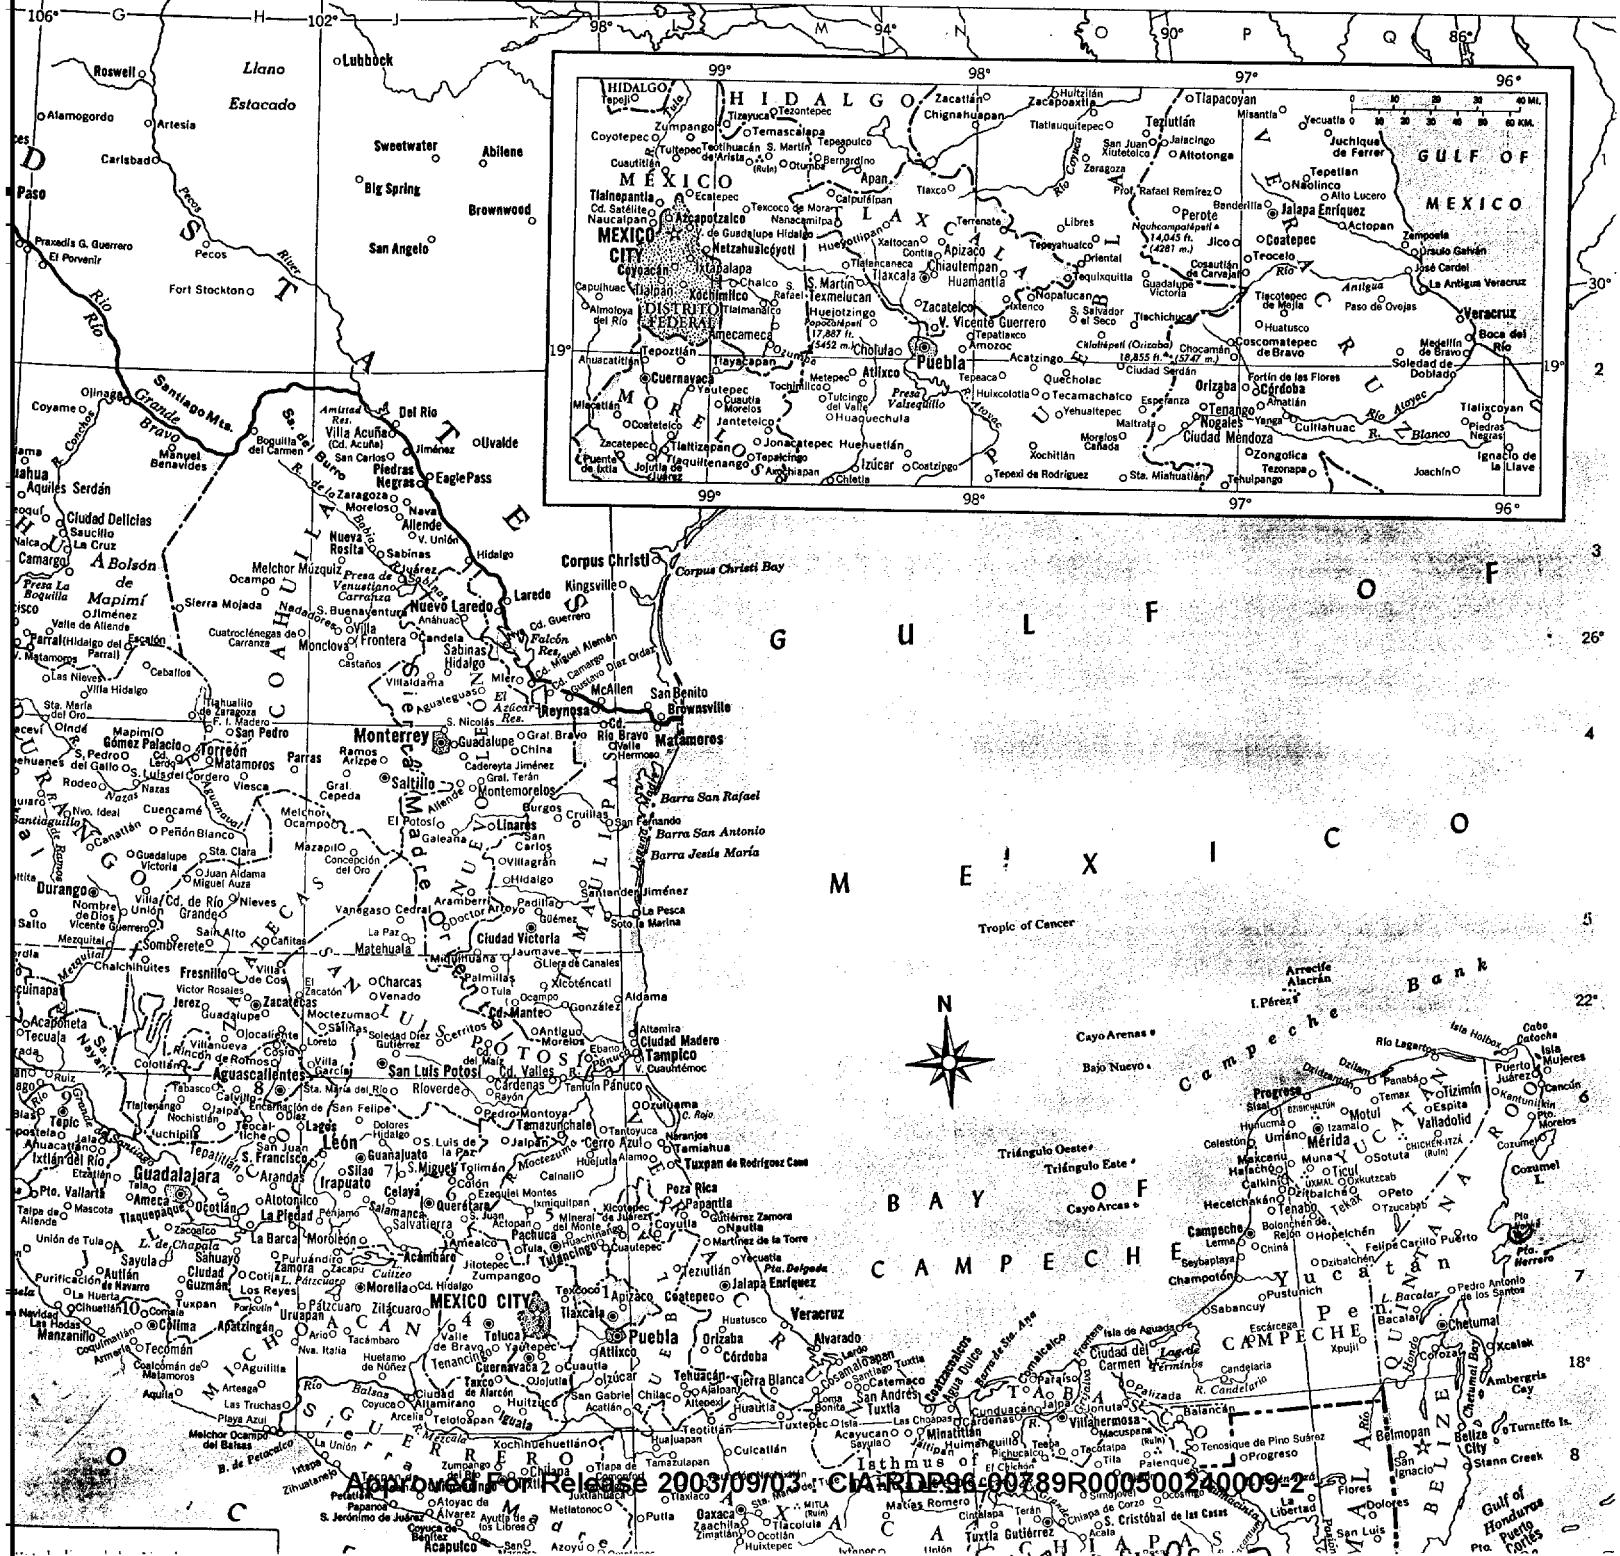

SG1A

is on a course for an area located in the immediate vicinity of Aldama and Altamira, Mexico, (ENCLOSURE 2), where the drugs will be off-loaded to shore.

The drugs will then be transported to areas located in the immediate vicinities of Ciudad Camargo, Cuauhtemoc, and Temosachic, and Largo Guzman, Mexico. See ENCLOSURE 3. The drugs were viewed as being "hidden in water" while located at Ciudad Camargo and Largo Guzman.

The final destination for the delivery of the drugs was indicated as an unidentified area in New Mexico, US.

SECRET

**Referral Review by NIMA/DoD**

This document is made available through the declassification efforts  
and research of John Greenewald, Jr., creator of:

**Discover the Truth** at: <http://www.theblackvault.com>

**North America**

LAMBERT AZIMUTHAL EQUAL-AREA PROJECTION

Capitals of Countries .....

ENCLOSURE

56	P6	Professor Rafael	01
277	K6	Ramirez 5,336	P2
38	L6	Progreso 17,516	N6
61	N7	Puebla de Zaragoza 465,985	K2
19	G3	Puerto Angel 1,489	L9
4	H4	Puerto Escondido 3,845	L9
2	O2	Puerto Juárez 100	O6
7	L7	Puerto Madeno 1,906	N9
245	K6	Puerto Peñasco 8,452	G1
10	J6	Puerto Vallarta 24,155	G6
10	H4	Purificación 3,311	G7
42	F4	Punahú 9,956	L8
19	D1	Putla de Guerrero 3,572	L7
19	J8	Quecholac 3,374	O2
615	P6	Querétaro 142,446	J6
108	N8	Ramos Arizpe 6,205	J4
11,033	J2	Rosales 4,451	K6
103	O2	Rayón, Sonora	D2
153	N9	Reynosa 161,646	K3
68	D1	Rincón de Romos 8,348	H5
1	D3	Rivero 16,804	J6
Hidalgo 152,276	L6	Rodeo 2,584	O4
Guerrero 2,399	G1	Rosamorada 2,635	G5

(continued on following page)

AREA 761,601 sq. mi. (1,972,546 sq. km.)  
 POPULATION 67,395,826  
 CAPITAL Mexico City  
 LARGEST CITY Mexico City  
 HIGHEST POINT Citlaltépetl 18,855 ft. (5,747 m.)  
 MONETARY UNIT Mexican peso  
 MAJOR LANGUAGE Spanish  
 MAJOR RELIGION Roman Catholicism