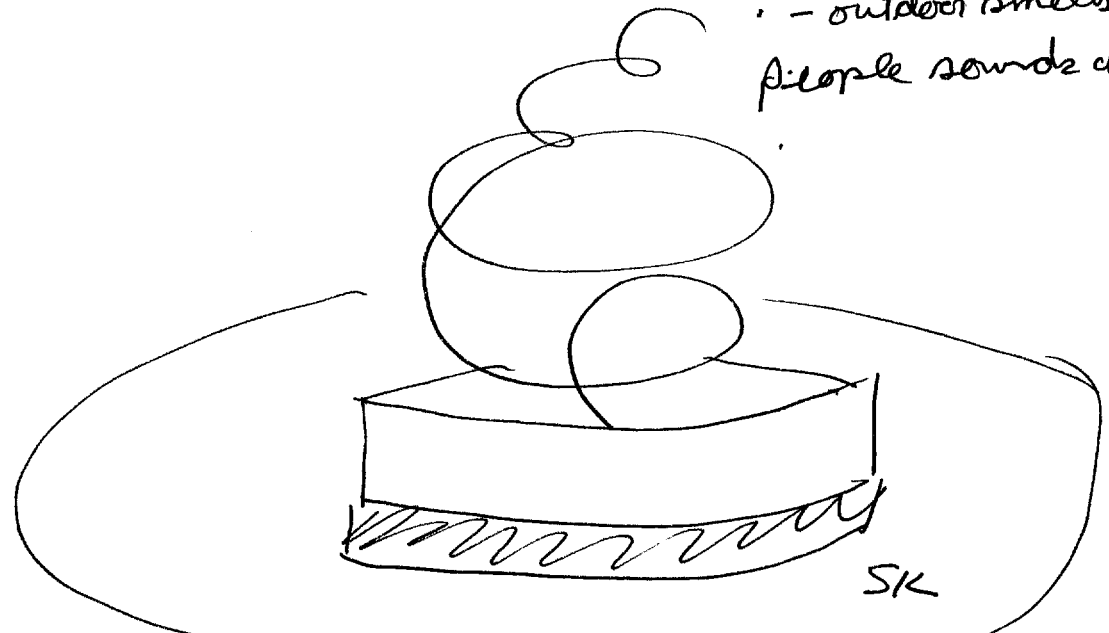

M Beak

50' E south

A curving rising
manacle

B -

S-2.
bugsite
reflective
central OFB
large and small c

AI Beak
tourists

A curving
flat
manacle

A irregular
rising
manmade -

B-

S-Z
open c

Aol Bush
monument
like a
fountain

S-Z
tall c
open c
airy c
surrounded c
dissimilar materials PC
artistic c PB

A Curved
Solid
manmade

A Curving
Rounding
Using
manmade^c

B-

Sum

Curving
Rising
Rounding
manmade
Bright
reflective
tall
open
airy
surrounded

C

S-2

Rings
smells
- outdoor smells
people sounds

S-4
old world
observed

Avl Beach
old man
sitting and
looking

50' E something should be visible