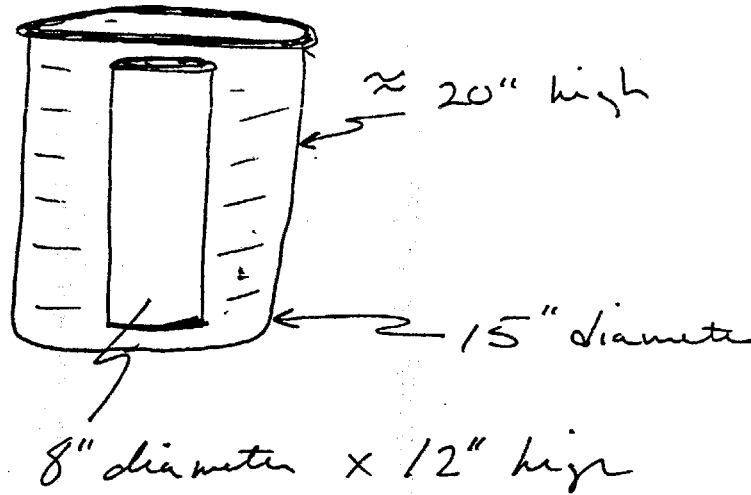

OOF: 101135L Jul

Vessel is located at 1123N 8134W. She is carrying contraband in 8 by 12 inch tubes, which are contained in 15 by 20 inch metal cans (see diagram). There are several stacks of metal cans similar to those used for transporting paint or chemicals. The cans containing contraband are labelled with a blue and gray label. The tubes containing the contraband are packed within cans containing some kind of animal product (possibly fat or lard). The outside of these cans have distinctive scratches on them (3 or 4 parallel scratches near the top). These specific cans and stacks of cans are covered by a heavy tarp or canvas. There is faded red paint on the wall/bulkhead above the stack of cans containing the contraband. The faded paint differs from that of the surrounded area and is noticeable.

SG1A

██████████ is currently located at approximately 1330N 8030W, heading for Mexico, carrying contraband drugs.

I

AOC

56 1/2

AOC/S
gray cans
black cans

56 1/2 There are several stacks of metal cans reminiscent of chemical/paint bulk transport. Most are gray but some are black or yellow.