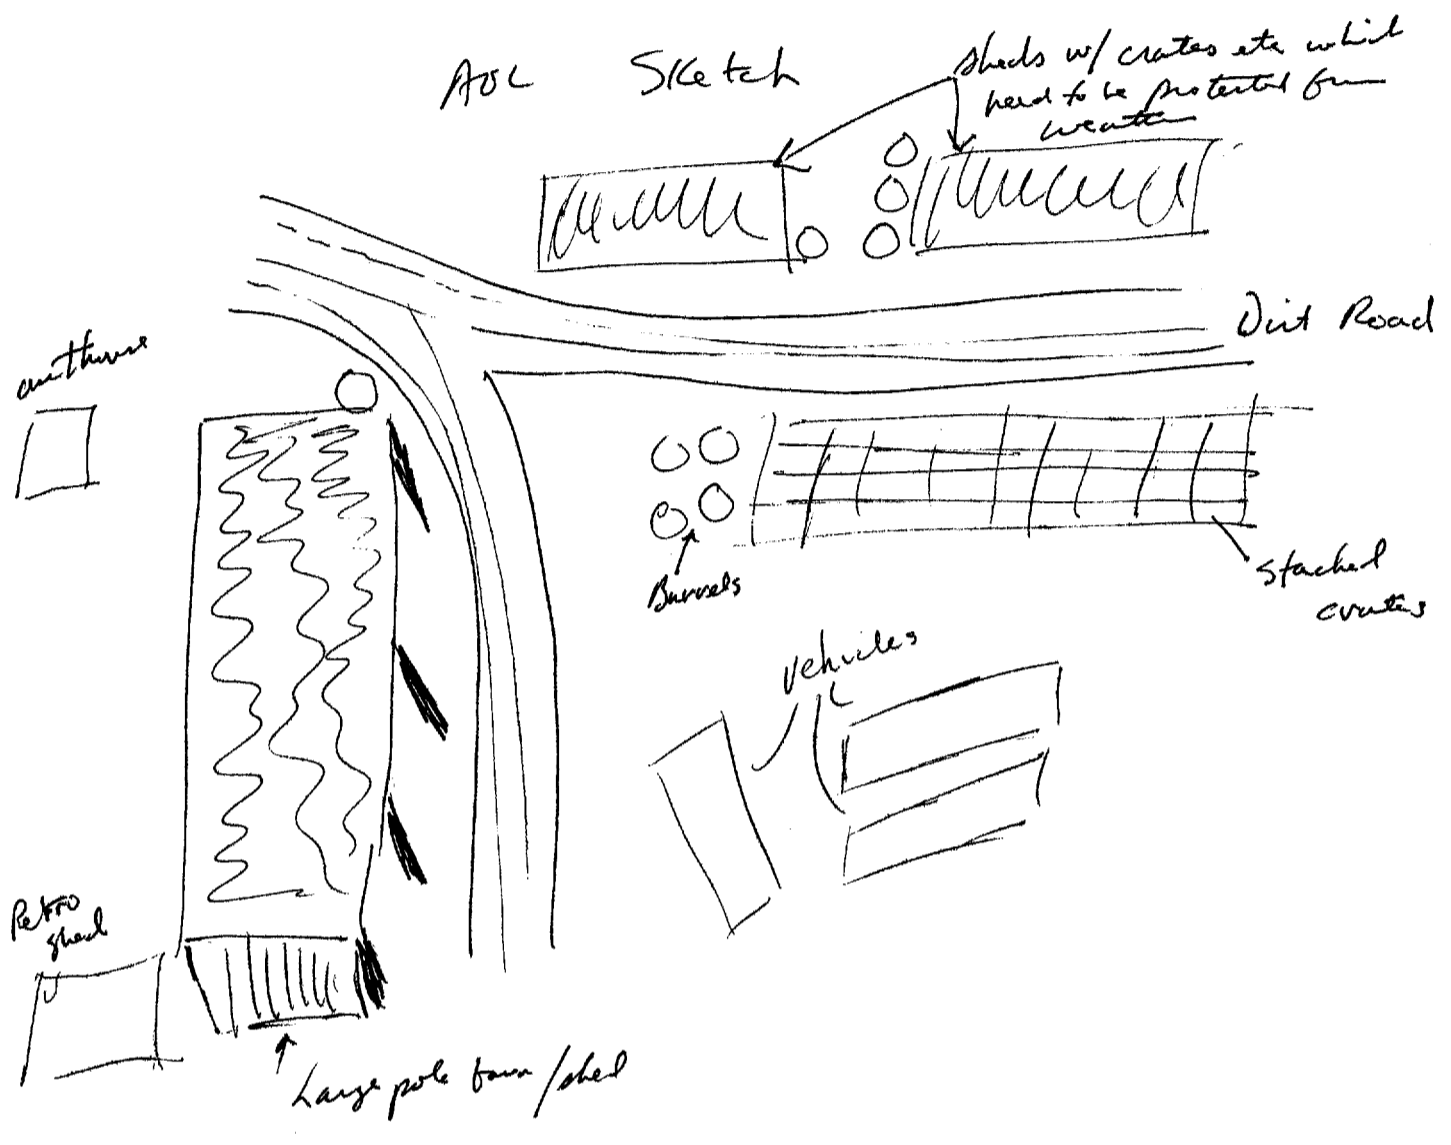

PT - very tired: mostly exhausted

OUF
JTF-4
27 Jul 90
P: 082
OUF
0937

AV - druggie funnel
Complex U.S.-Mexico
border; Thatched roofs;
Cocaine factories

AVC Sketch

AV -
trucks moving
along dirt road
through shrub
& dense jungle.
Vietnam

Discover the Truth at: <http://www.theblackvault.com>

2)

900727
90008

Miss BK

900727
900082

A - arrow, eye
down, eye
back, arrow,
down, eye
down, eye
up, eye
arrow, eye
down, eye
back

- semi hand
- mammal

B - AOL BK
wooden crates
1/2 planks

A - hand
mammal

B - structure
AOL BK

metal support
poles

A - hand
mammal

B - structure
AOL BK

Shaped stone blocks
Concrete

3)
A - soft
curving
natural
B - land
A - soft
manipulated
B - structure
AOL BK
2-out "jeep" trail
through soft dirt.

A - AOL BK
Ditch
wooden dock
Overhead photo
of loading dock.
Sleeping quarters

A - translucent
manila
B - structure
AOL BK
wind shields

A - soft
natural
B - water
AOL BK
River
Burlap bags
of potatoes
Boats