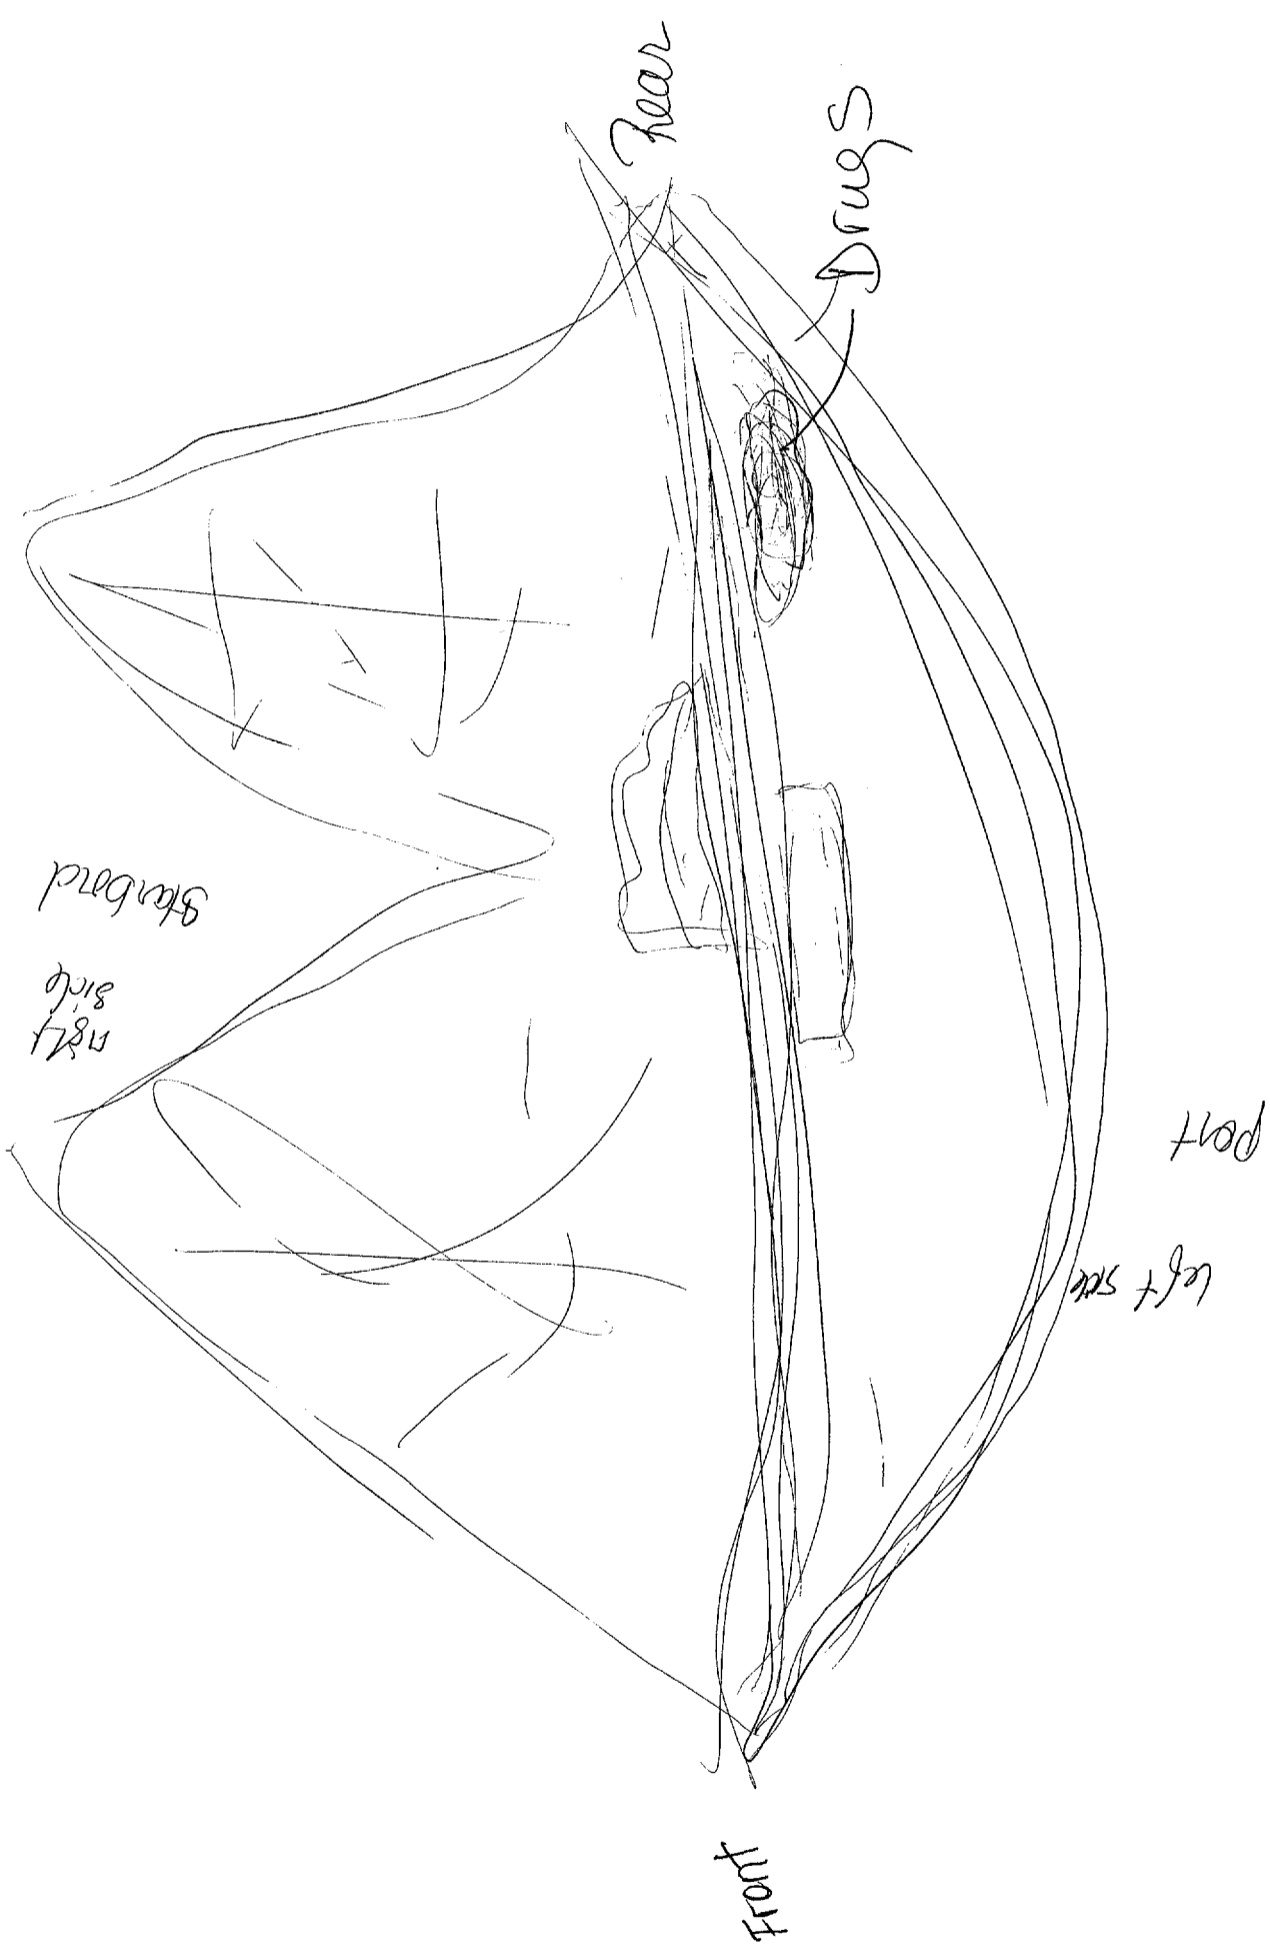

000
Key West
31 July 90
1300
Bob

PI: none
AV: none

ADL BK
Sacking Vessel

900731
900087

A. Wavy Across
Soft
B. Water
A. Angle
hard
B. Structure

900731
900087

A. Wavy Across
Soft
B. Water
A. Angle
hard
B. Structure

Sailing vessel

2 large sails

S6
S2

⊙ AI EI T I AOL A/S
(Vessel)

White
NR

A/S large amounts of Cocaine

Gold

AOL BK
Sinbad

(Drugs)

black
dark

A/S in the hull

4A

56

92 D AI ET TI AOL AS
(Drugs)

AOL
Zinbad

96 1/2 This vessel is carrying drugs.
They are made to be like a part
of the ship. Part of the hull.

The sailing vessel is now located at $18^{\circ}N$ $86^{\circ}15'W$.

It is carrying a large load of cocaine. Still get the impression that the drugs are stored in the hull of the vessel ^{toward the rear covered up,} and made to look like part of the vessel itself.