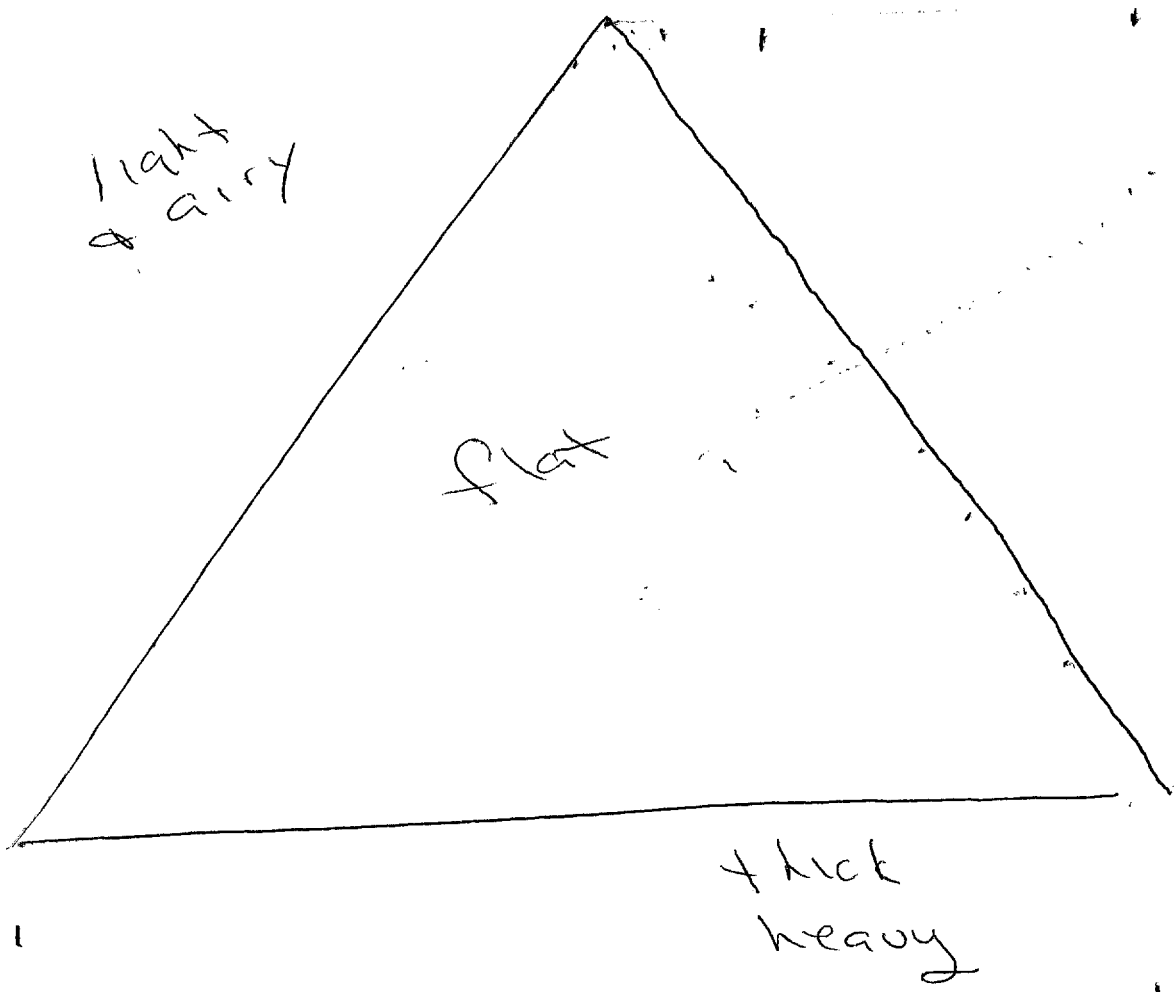

Discover the Truth at: <http://www.theblackvault.com>

2958

20 JAN 88

3182

1452

A. Diagonal Down
angle
across
Vertical
Smooth
hard
straight

B. Structure,
man made

AOL BK - SCAB

HOL BL -

9

religious.

1

8

2958
3182

A. Diagonal Down
Straight
hard
smooth
vertical

B. man made

Stage 2

Brown
Green
windy
cold
natural
man made
object

thick
wide
tall
Flat
purple

light & airy

light & airy

light & airy

light & airy