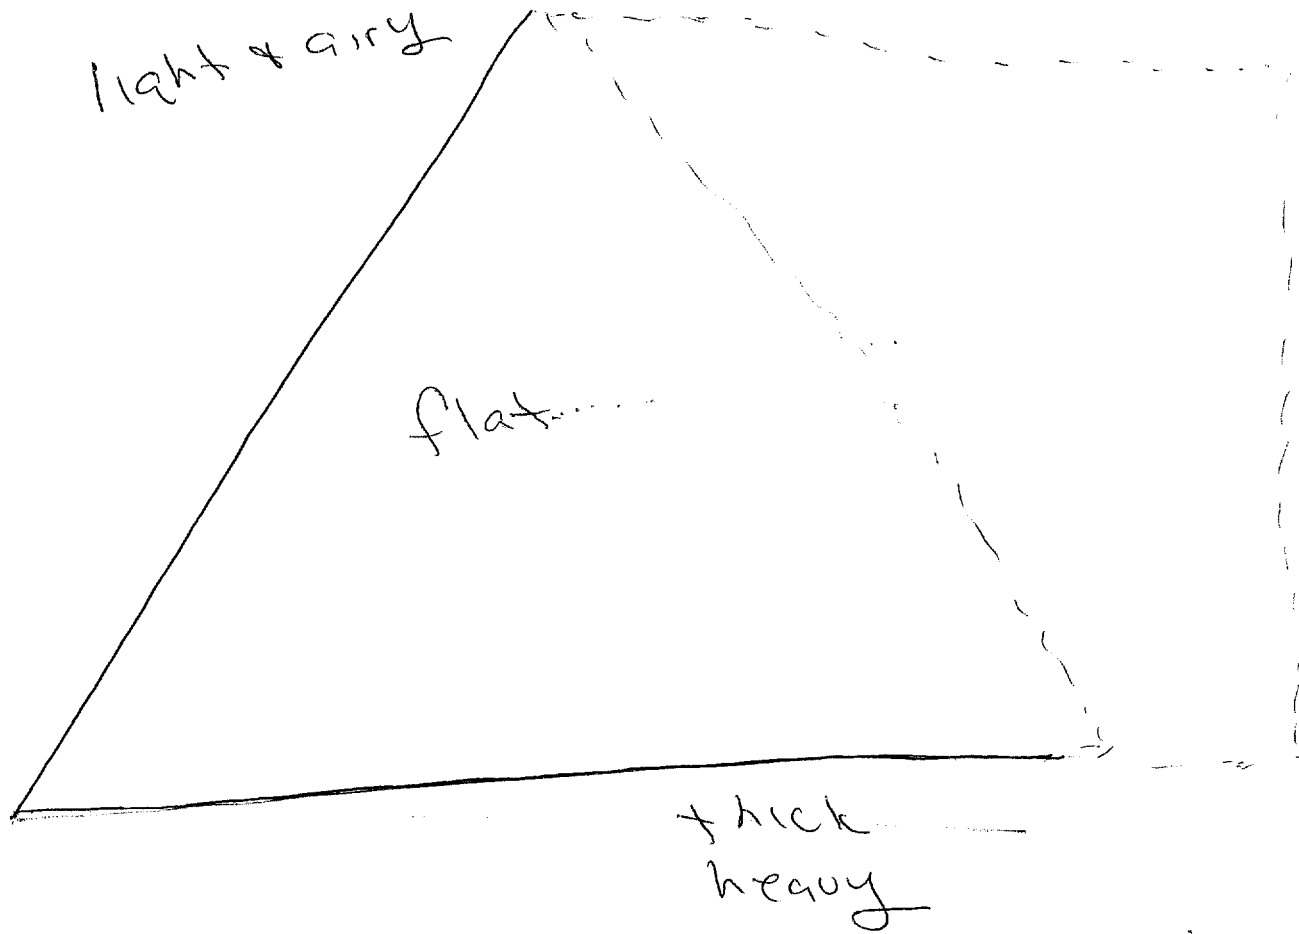

Discover the Truth at: <http://www.theblackvault.com>

2958

20 JAN 88

3182

1452

A. Diagonal Down
angle
across
Vertical
Smooth
hard
straight

B. Structure,
man made

AOL BK - SCAB

HOL BL -

9

religious.

1

8

2958
3182

A. Diagonal Down
Straight
hard
smooth
vertical

B. man made

Stage 2

Brown
Green
windy
cold
natural
man made
object

thick
wide
tall
Flat
purple

light & airy

light & airy

light & airy

light & airy