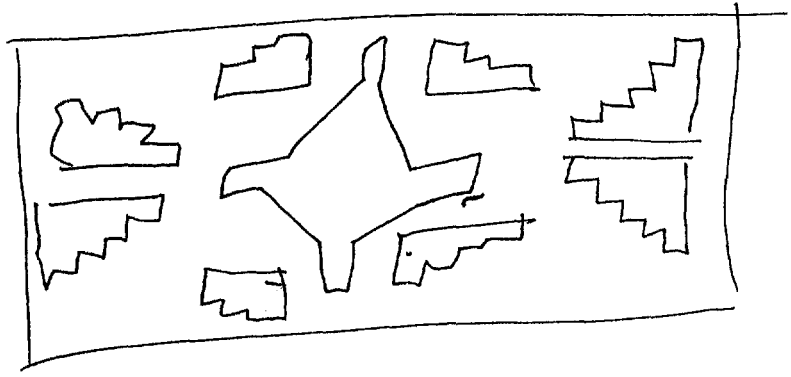

P: SPT-6
V: 049
D: 910417
T: 1520-1548

Session Type: A
Session Mode: Solo CRV

Summary of Information

The target consists of a yellow circle with a dark outline.

(Somewhere in the ether were geometric Navajo rug designs. Elsewhere were white and black uniforms reminiscent of Amish outfits.)

byjet

[Color]

flame. blue

S2 1/2 inverted byjet fringe against black background

[What is the color of the target?]

yellow or green

Navyjo my designs

white & black
army uniforms

yellow

[What shape is the target?]

yellow circle

D52
17 Apr 91
1345-1445
Session 1
SDCO
CRV
Type A

Green

370

FGM

1040