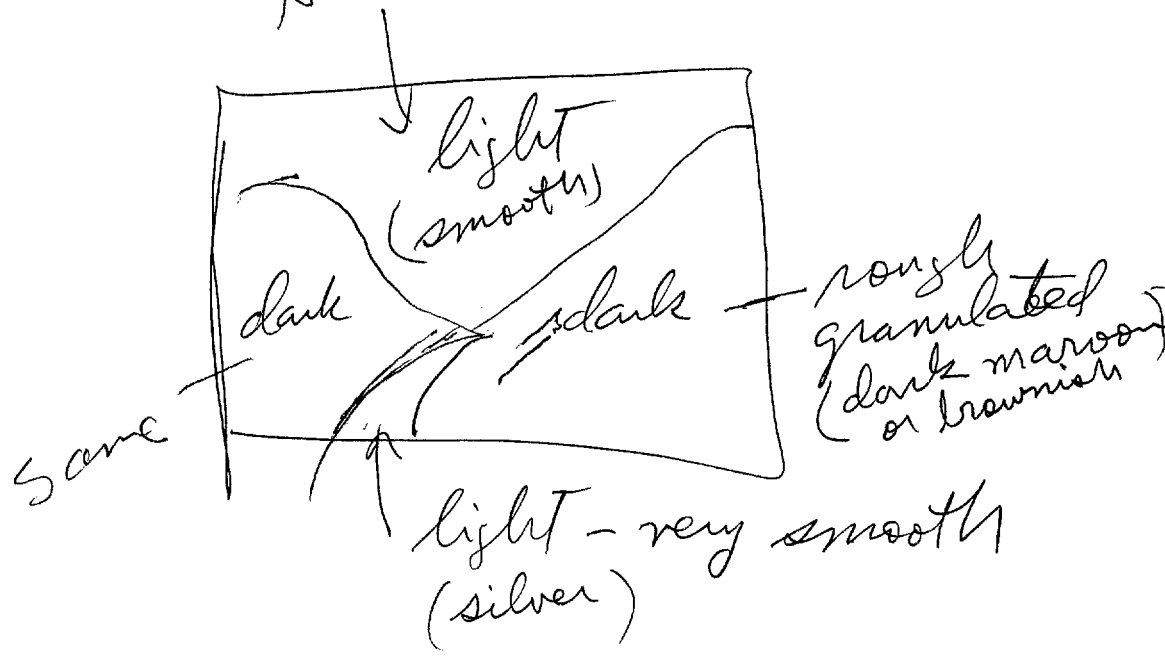

16 July 91  
370/018  
1035  
FGGM  
CRV

AV - none  
PI - cold

SPT-5  
curved  
dark

bluish-green

~~SPT-5~~

SPT-5 -

SPT-5 -

AOL  
Highway  
going between  
rocks or mountains

Predominant color seems to be  
a brownish-red or maroon  
color.

This document is made available through the declassification efforts  
and research of John Greenewald, Jr., creator of: