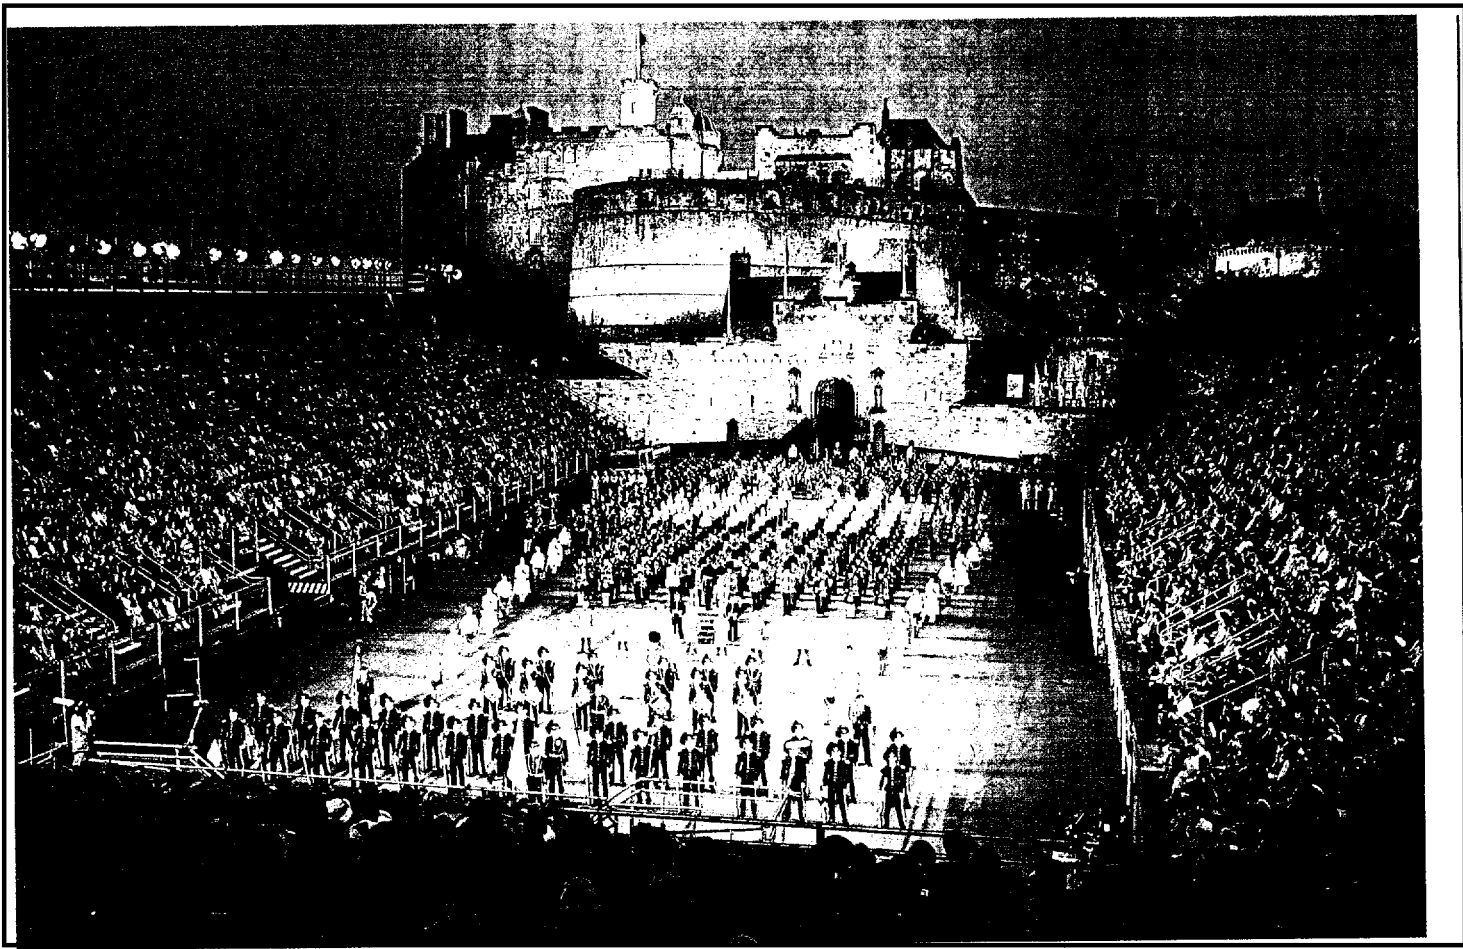

CPYRGHT

Above The Edinburgh
Military Tattoo at
Edinburgh Castle,
Lothian