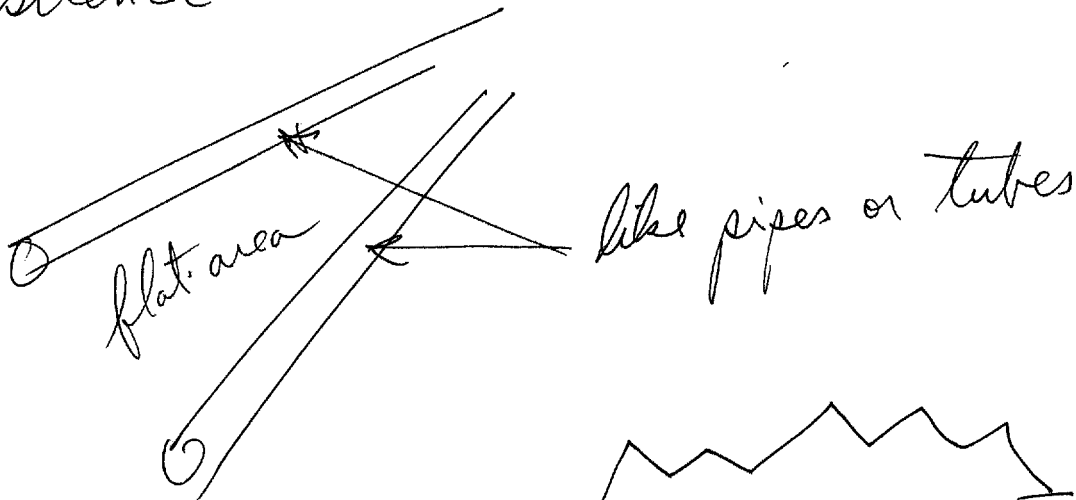

Discover the Truth at: <http://www.theblackvault.com>

Summary

ok Main site is dark on bottom
and light on top. ~~ok~~

ok There is a thing which is angled
to the right and up. It could be straight
or curved.

sort of ok The sides of the angular thing could
be tubular.

ok The angular thing appears to recede
into the distance.

vis

The angular thing ~~was~~ appeared to be silver or gray.

?

There appears to be another thing at the site which appears to be a "sphere" on a "tower". The "tower" appeared to be triangular in shape - larger at bottom than top.

AI break - really
strong AOL

PT-2A

angles from left to right
wider at bottom than top
seems to be smooth (no texture impression)

AOL - dark
area is like shadow
of a cloud on a
road

silence

SPT-2B is anything which does not fit with prior impressions.

SPT-2B

AOL - something like a big ball on a "tower"

SPT-2B

red
white
yellow
confusion, jumble, chaotic

Too much break

SPT-2B

SPT-2

same thing as first impression
with one exception - PT-2A
appeared to curve ~~up~~ up and
to left rather than being straight