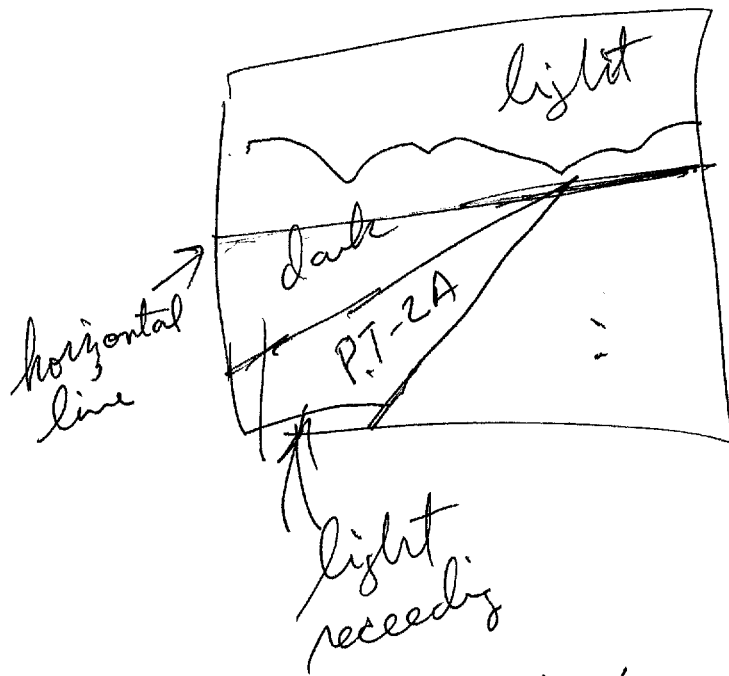

2

SPT-2

flat in foreground
semi-circular humps on "horizon"
gray
black
flat
sandy
no feeling of temp.
twilight

AOL - like a highway

AOL - desert

SPT-2

AOL

desert road leading
to mountains on
horizon - cactus
on the flat plane

AI break - really
strong AOL