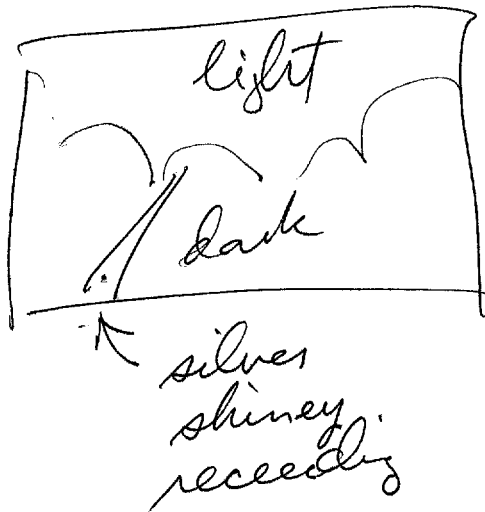

Discover the Truth at: <http://www.theblackvault.com>

Summary

ok Main site is dark on bottom
and light on top. ~~ok~~

ok There is a thing which is angled
to the right and up. It could be straight
or curved.

sort of ok There is a straight horizontal line

sort of ok There are dark semi-circular masses
above the horizontal line.

ok There is a light area above the
semi-circular masses.

sort of ok The angular thing seems to be darker
on the bottom than on the top.

sort of ok The sides of the angular thing could
be tubular.

ok The angular thing appears to recede
into the distance.

vis

The angular thing ~~was~~ appeared to be silver or gray.

?

There appears to be another thing at the site which appears to be a "sphere" on a "tower". The "tower" appeared to be triangular in shape - larger at bottom than top.

FGGM

1

PI - sprained toe
AV - none

SPT-2
solid black

AOL - like a
blank, black
screen

SPT-2
light
dark
semi-circular
dark area

SPT-2

2