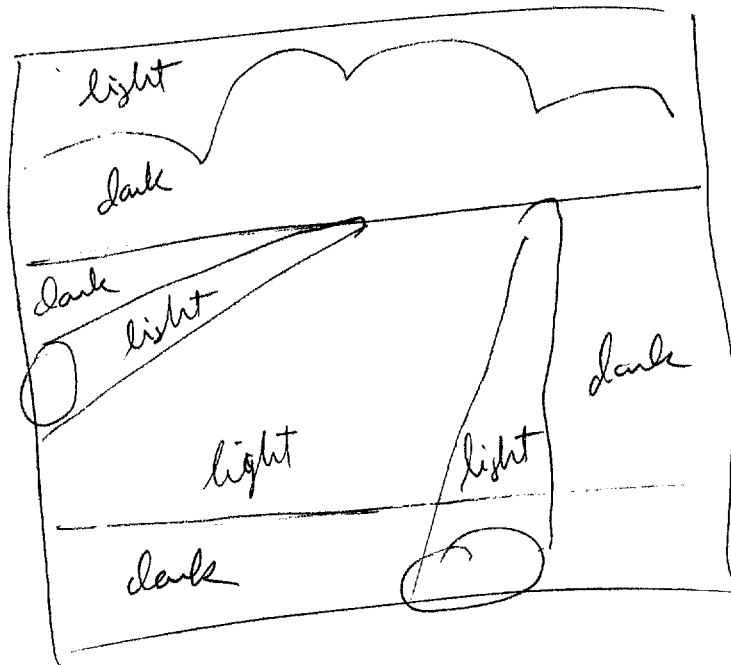

vis

The angular thing ~~was~~ appeared to be silver or gray.

?

There appears to be another thing at the site which appears to be a "sphere" on a "tower". The "tower" appeared to be triangular in shape - larger at bottom than top.

red/white - ok
yellow - orange

The colors reds, white and yellow are associated with the site.

ok

Site contains jumble, confusion, chaos

Site sketch