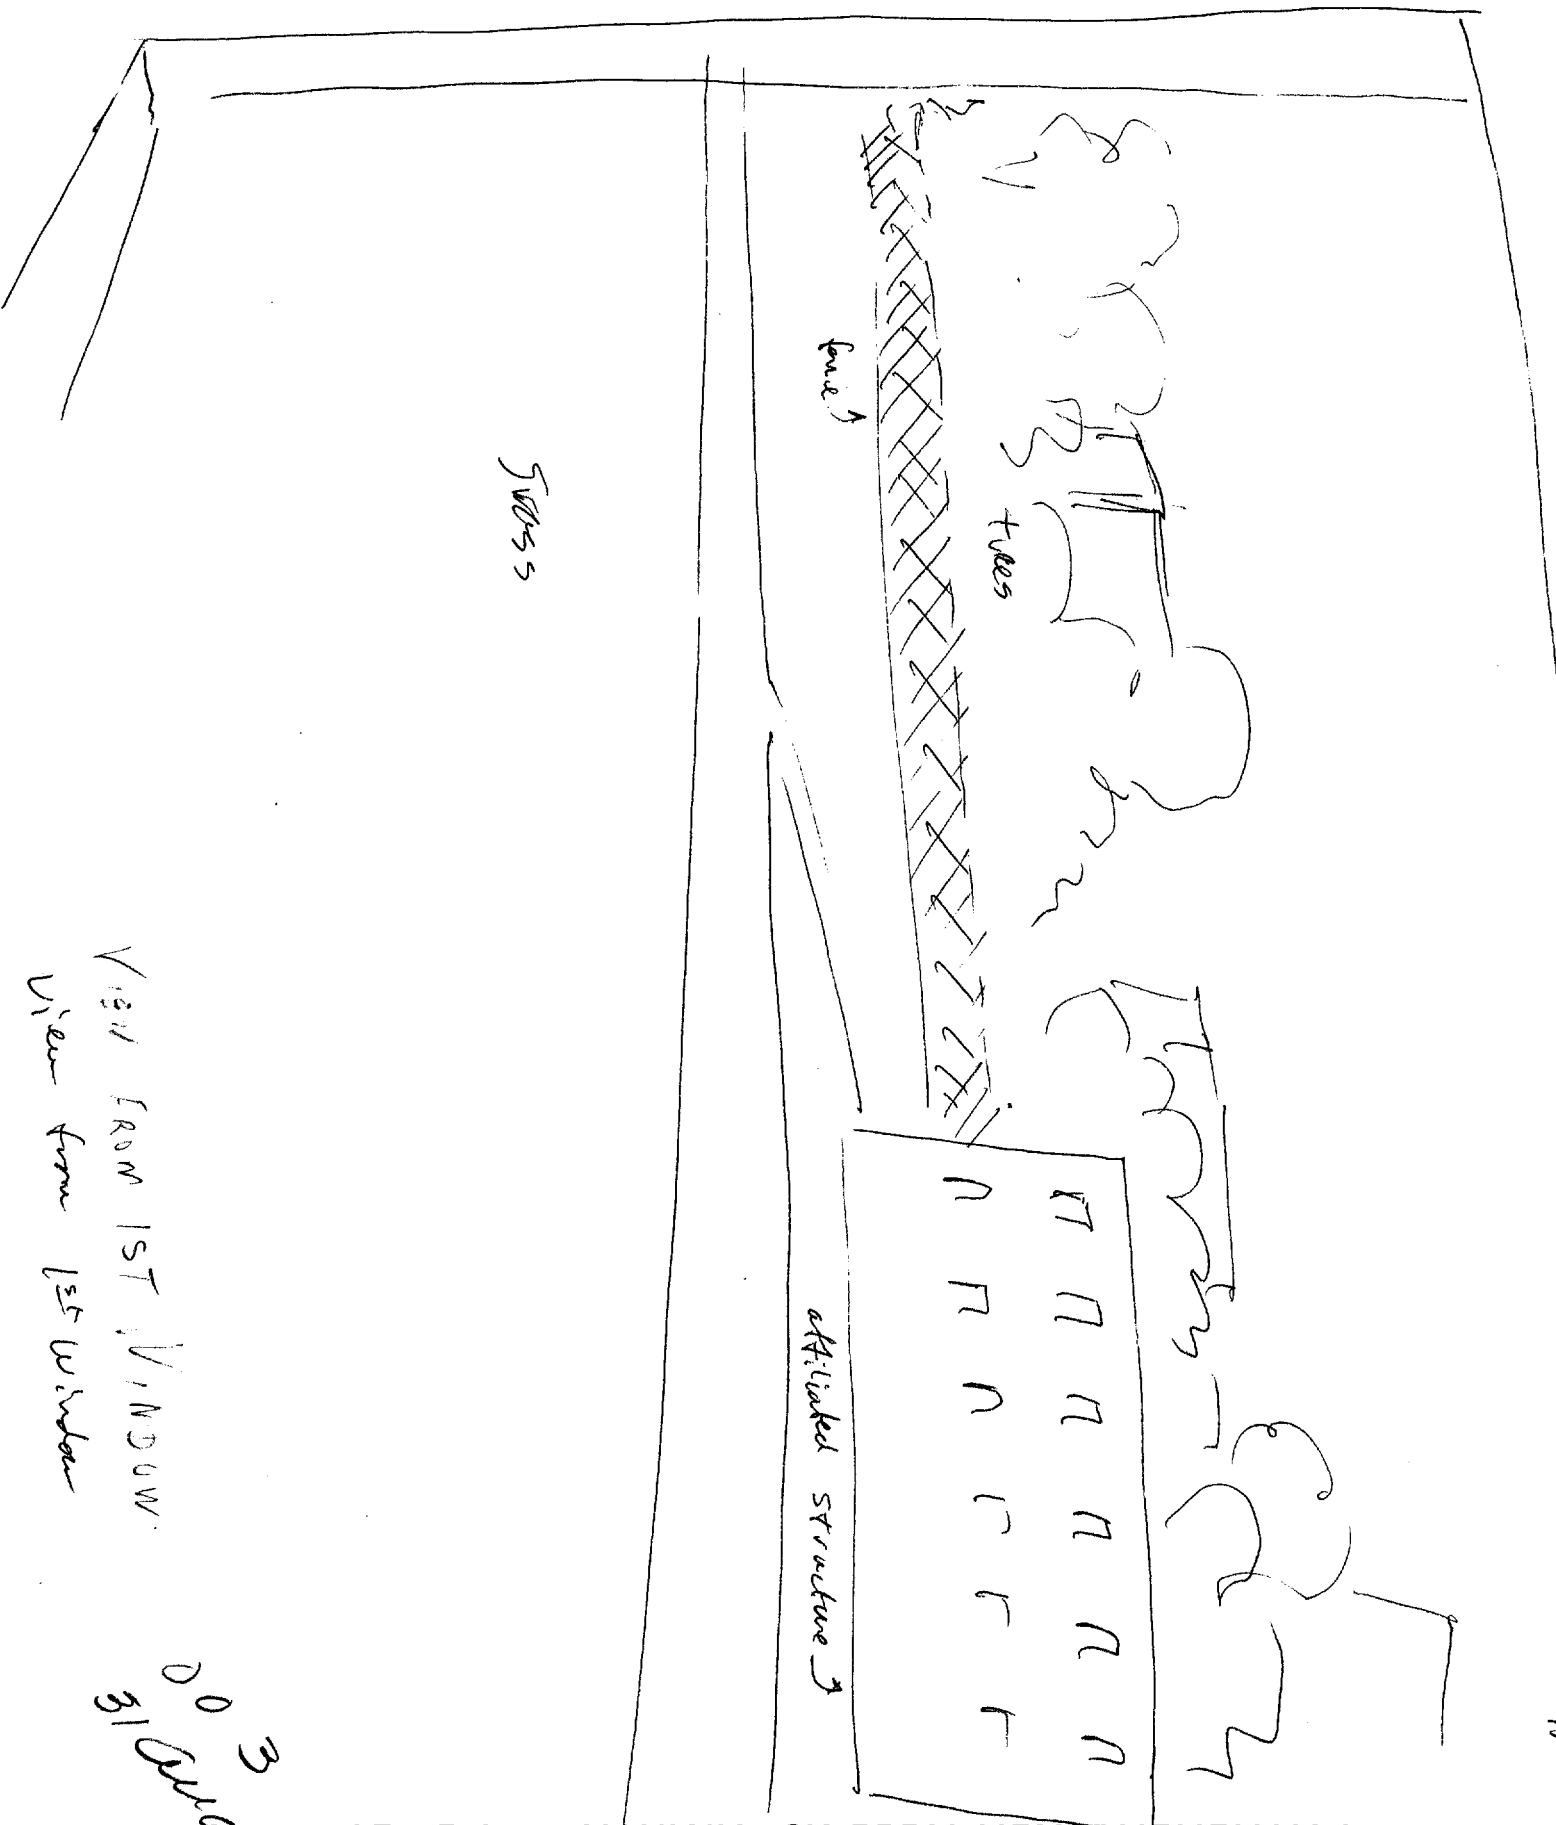

Structure

31 00 3 00 3 1

2-1

This document is made available through the declassification efforts  
and research of John Greenewald, Jr., creator of:

# The Black Vault

The Black Vault is the largest online Freedom of Information Act (FOIA)  
document clearinghouse in the world. The research efforts here are  
responsible for the declassification of hundreds of thousands of pages  
released by the U.S. Government & Military.

**Discover the Truth** at: <http://www.theblackvault.com>

grass

Trees

fence

attached structure

VIEW FROM 1ST WINDOW  
View from 1st window

00  
3/31  
1

rounded top

open fields

(VIEW FROM 2<sup>D</sup> WINDOW - TOWARDS SW IN SETTING)  
↳ View from 2<sup>d</sup> window - towards sun going down

00  
31/0  
2

N-1