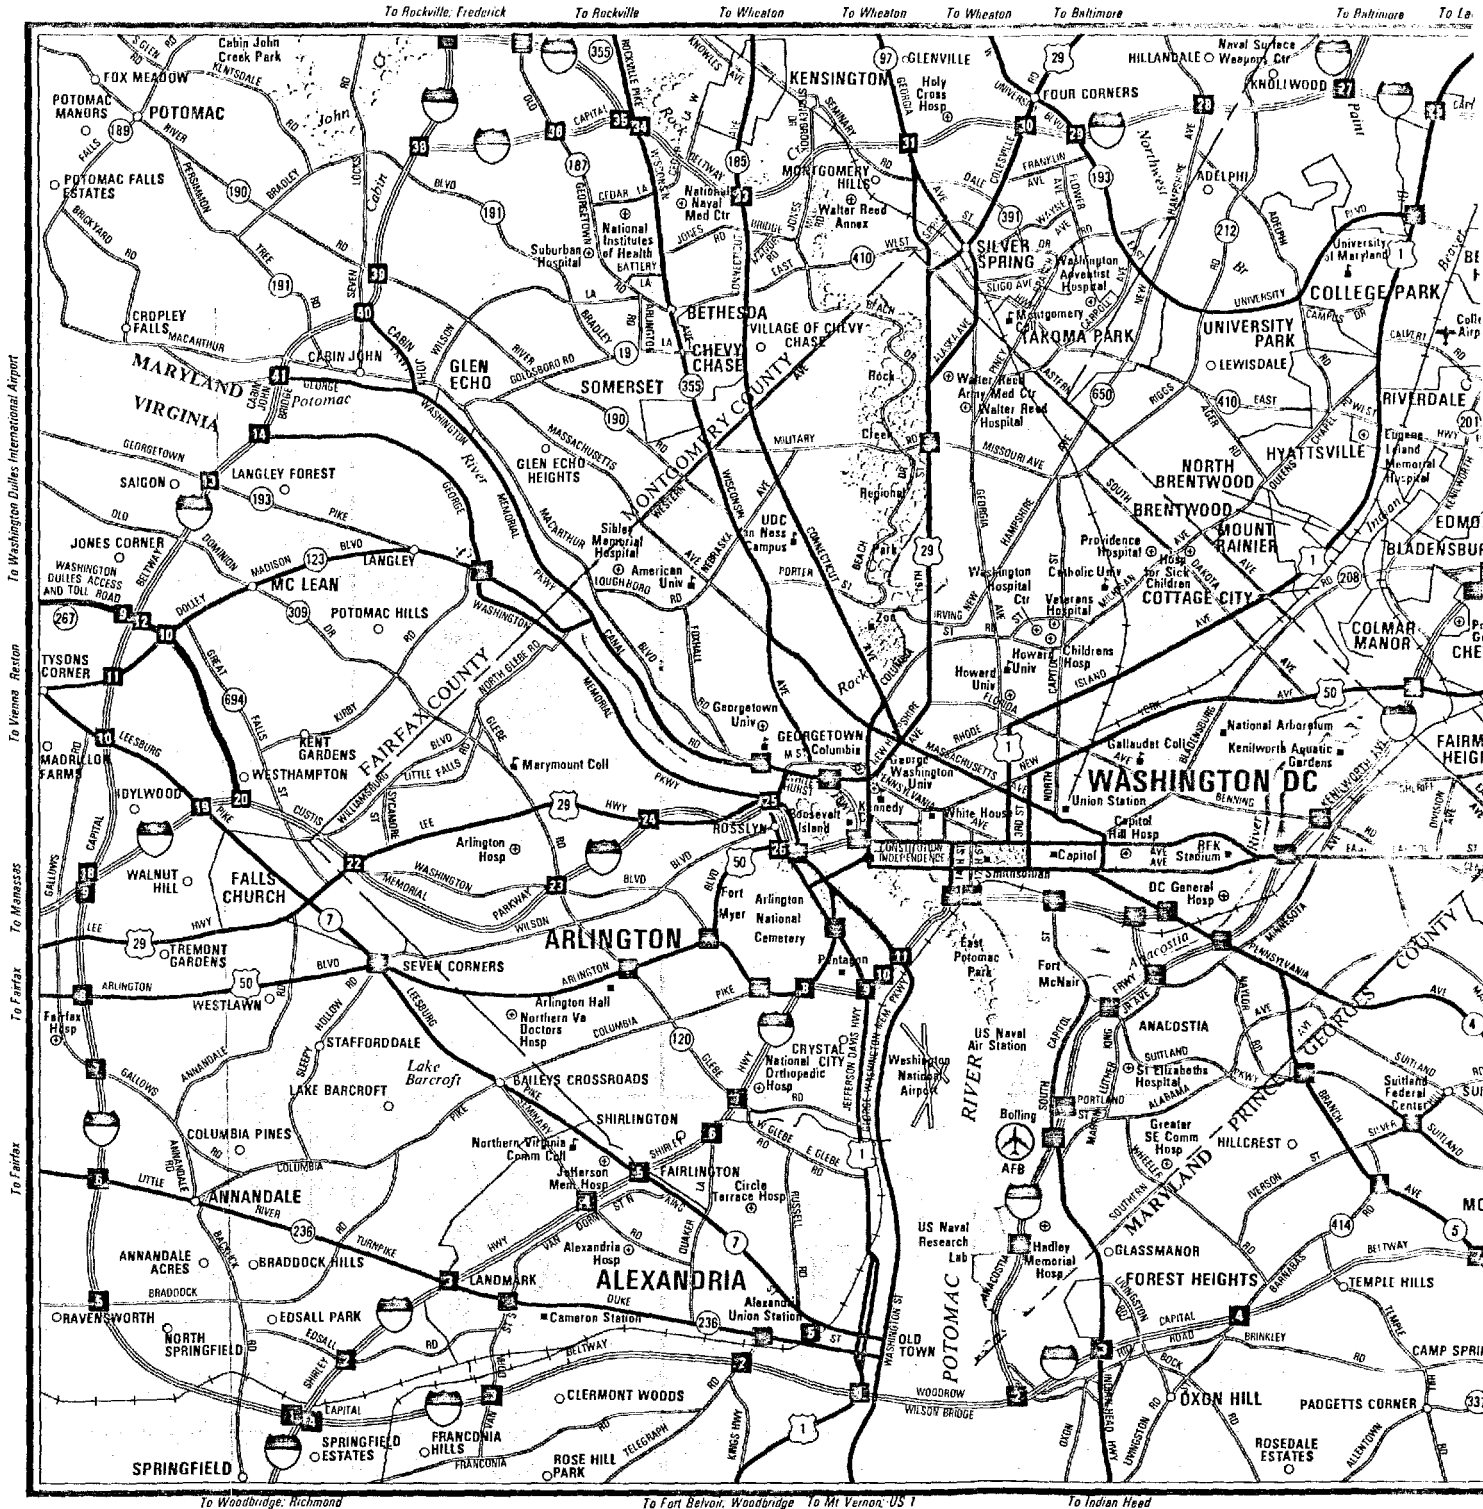

WASHINGTON, D.C. AND VICINITY

For Additional Map Coverage See ADC's:
THE CHESAPEAKE BAY MAP; DOWNTOWN WASHINGTON, D.C.;
MAP OF POTOMAC RIVER; MONTGOMERY COUNTY, MD
STREET MAP; NORTHERN VIRGINIA STREET MAP;
PRINCE GEORGES COUNTY, MD STREET MAP;
WASHINGTON-BALTIMORE REGIONAL MAP;
WASHINGTON, D.C. & VICINITY "INSIDE THE BELTWAY"